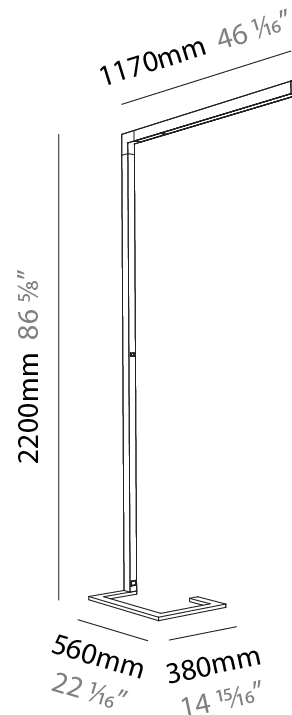

HYPRO-F 90 PORTABLE

A340001-

base number   Color Temperature   Finishes   Finishes   Finishes   Finishes   Finishes   Diffuser   Diffuser Options

PROJECT
TYPE
SPECIFIER
QUANTITY
DATE

1. To build a product code in our configurator select the specify button on the base model # product page
2. To build a manual product code on this datasheet choose from the options listed below in blue font and add the suffix to the base model #

GENERAL

Series: Hypro-F
Subseries: Hypro-F 90
Partner: Prolicht
Division: Architectural
Installation: Portable
Product Type: Floor
Mounting Location: Floor
Light Distribution: Direct / Indirect

PHYSICAL

Shape: Abstract
Length (mm): 1170
Length (in): 46 1/16
Width (mm): 380
Width (in): 14 15/16
Height (mm): 2200
Height (in): 86 5/8

Diffuser: [PMMA - Micro-prism / Rico and PMMA - Opal / Linear Scattering / Lens](#)

Fixture Finish: [ANA / SSR / BKV / CWI / CRY / HAB / MSR / UFT / ITA / RUA / OGR / FTG / MYG / RWR / LOD / PUS / FRO / FUP / KIA / POP / BLS / SPG / MEY / GOH / CHC / COM / ABZ / JAG / OBR / MOS / ROR](#)

Fixture Material: Aluminum Die Cast

ELECTRICAL

Lamp Type: LED (Zhaga Standard)
Input Wattage (W): 59
Total Output Wattage (W): 53.7
Driver Included: Yes
Driver Location: Integrated
Input Voltage (V): 120 - 277

LED

Color Temperature (°K): [3000 / 4000](#)
Max. Delivered Lumen (lm): 5018 - 5105
CRI: >90 CRI

OPTICAL

RATINGS AND CERTIFICATIONS

Certified By: Certified for North American Standards
IP rating: IP20